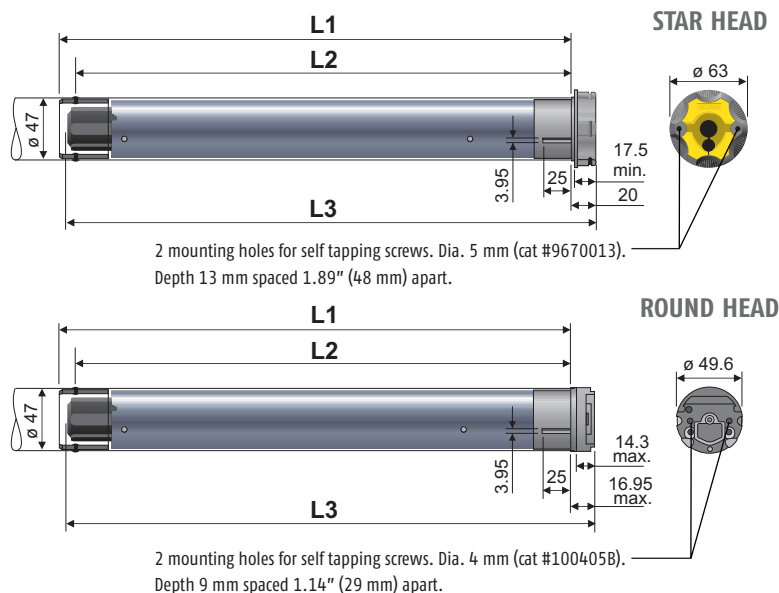

LT50 Altus[®] RTS

Star Head and Round Head Motors

506S2	1032500	535A2	1037509	506S2 RH	1037519
510S2	1037501	540R2	1037510	510S2 RH	1037521
525A2	1043287	550R2	1037511		
530R2	1037507				

Radio Technology Somfy[®] (RTS) allows for wireless radio control of motorized window coverings via the RTS family of controls.

Technical Features

Voltage Supply	120V AC, 60Hz
Index Protection Rating	IP 44
Limit Switch Type	Electronic RTS
Limit Switch Capacity	250 Turns
(Round Head limited to 3 minutes of rotation without stop)	
Temperature Working Range	Star Head 14°F to 104°F (-10°C to 40°C) Round Head 32°F to 140°F (0°C to 60°C)
Insulation Class	Class 1 for 120V AC
Antenna	Integrated into power cord. Must be at least 12 inches and must not come in contact with metal

Dimensions

Dimensions	506	510	525	530	535	540	550
L1	23.82 in (605 mm)	25.79 in (655 mm)	25.79 in (655 mm)	25.79 in (655 mm)	26.57 in (605 mm)	26.57 in (605 mm)	26.57 in (605 mm)
L2	23.23 in (590 mm)	25.20 in (640 mm)	25.20 in (640 mm)	25.20 in (640 mm)	25.98 in (660 mm)	25.98 in (660 mm)	25.98 in (660 mm)
L3	SH 24.13 in (613 mm) RH 24.02 in (610 mm)	SH 26.10 in (663mm) RH 25.98 in (660mm)	26.10 in (663 mm)	26.10 in (663 mm)	26.89 in (683 mm)	26.89 in (683 mm)	26.89 in (683 mm)
Cable Length	6.5 ft (2 m)	6.5 ft (2 m)	12.3 ft (3.75 m)	6.5 ft (2 m)	12.3 ft (3.75 m)	6.5 ft (2 m)	6.5 ft (2 m)

Optional cables with NEMA plugs available in 3ft, 6ft, 12ft, 18ft, 24ft.

Specifications

	506	510	525	530	535	540	550
Torque	6 Nm	10 Nm	25 Nm	30 Nm	35 Nm	40 Nm	50 Nm
Nominal Voltage	120V/60Hz						
Rated Current	1.1A	1.3A	1.6A	1.5A	2.1A	1.8A	2.1A
Speed	38 rpm	38 rpm	20 rpm	14 rpm	20 rpm	14 rpm	14 rpm
Thermal Protection	5 minutes						
Radio Frequency	433.42 MHz	433.42 MHz	433.42 MHz	433.42 MHz	433.42 MHz	433.42 MHz	433.42 MHz